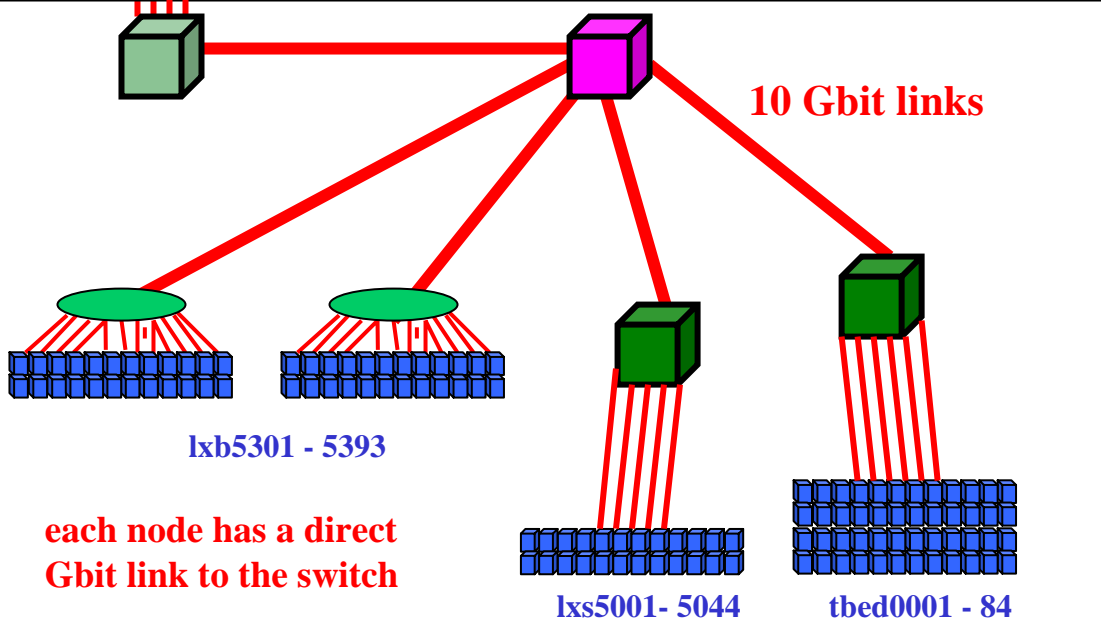

Building 513 Vault

1 Gbit links

Building 513 Upstairs

-  new 10 Gbit router
-  N7 Enterasys Router
-  SSR Enterasys Smart Switched Router
-  new 48 port Gigabit Ethernet switch
-  3COM 4400 Fast Ethernet switch
-  Gigabit Ethernet link
-  Fast Ethernet link

10 Gbit links

each node has a direct Gbit link to the switch