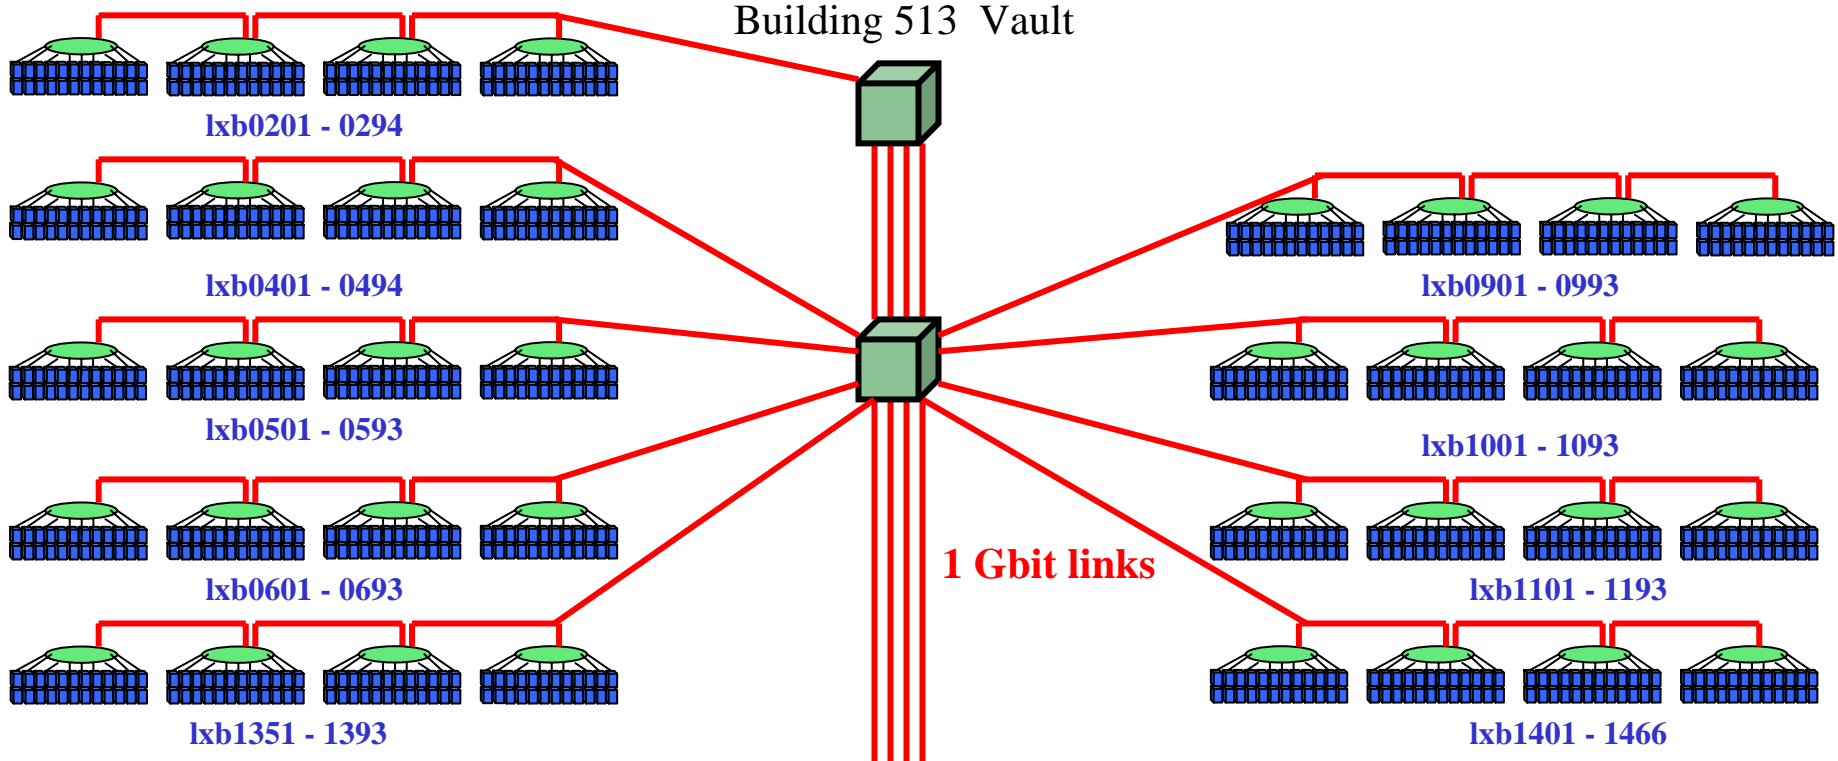

Building 513 Vault

1 Gbit links

Building 513 Upstairs

-  new 10 Gbit router
-  N7 Enterasys Router
-  SSR Enterasys Smart Switched Router
-  new 48 port Gigabit Ethernet switch
-  3COM 4400 Fast Ethernet switch
-  Gigabit Ethernet link
-  Fast Ethernet link

10 Gbit links

each node has a direct Gbit link to the switch